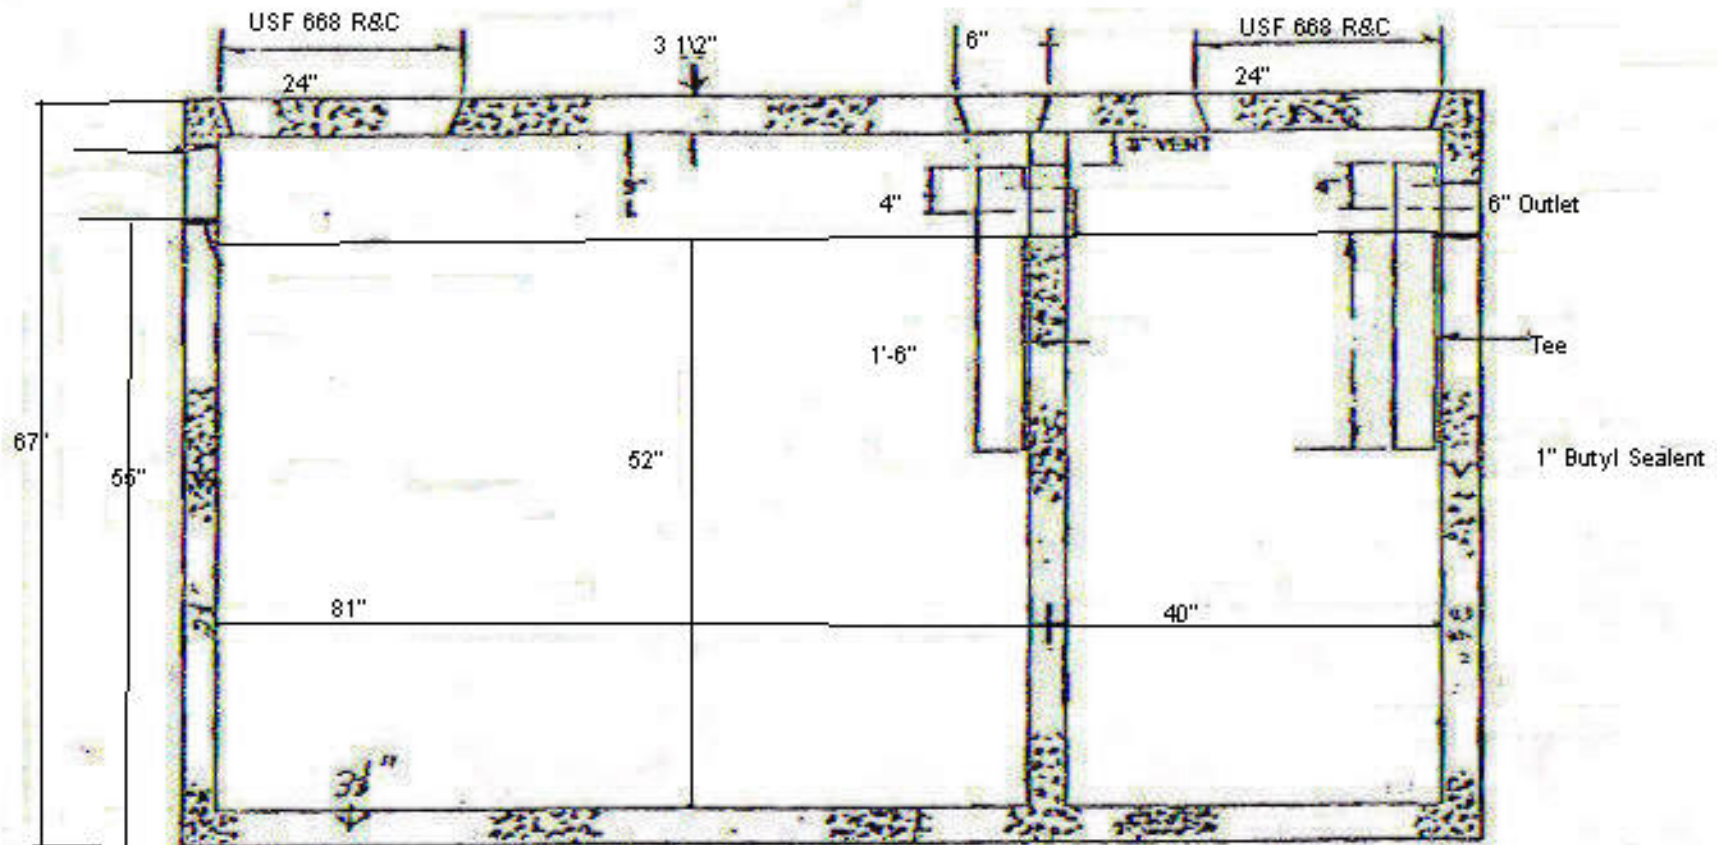

GREASE TRAP (1500 gal.)

Little River 843-399-1515 , Surfside 843-650-0099